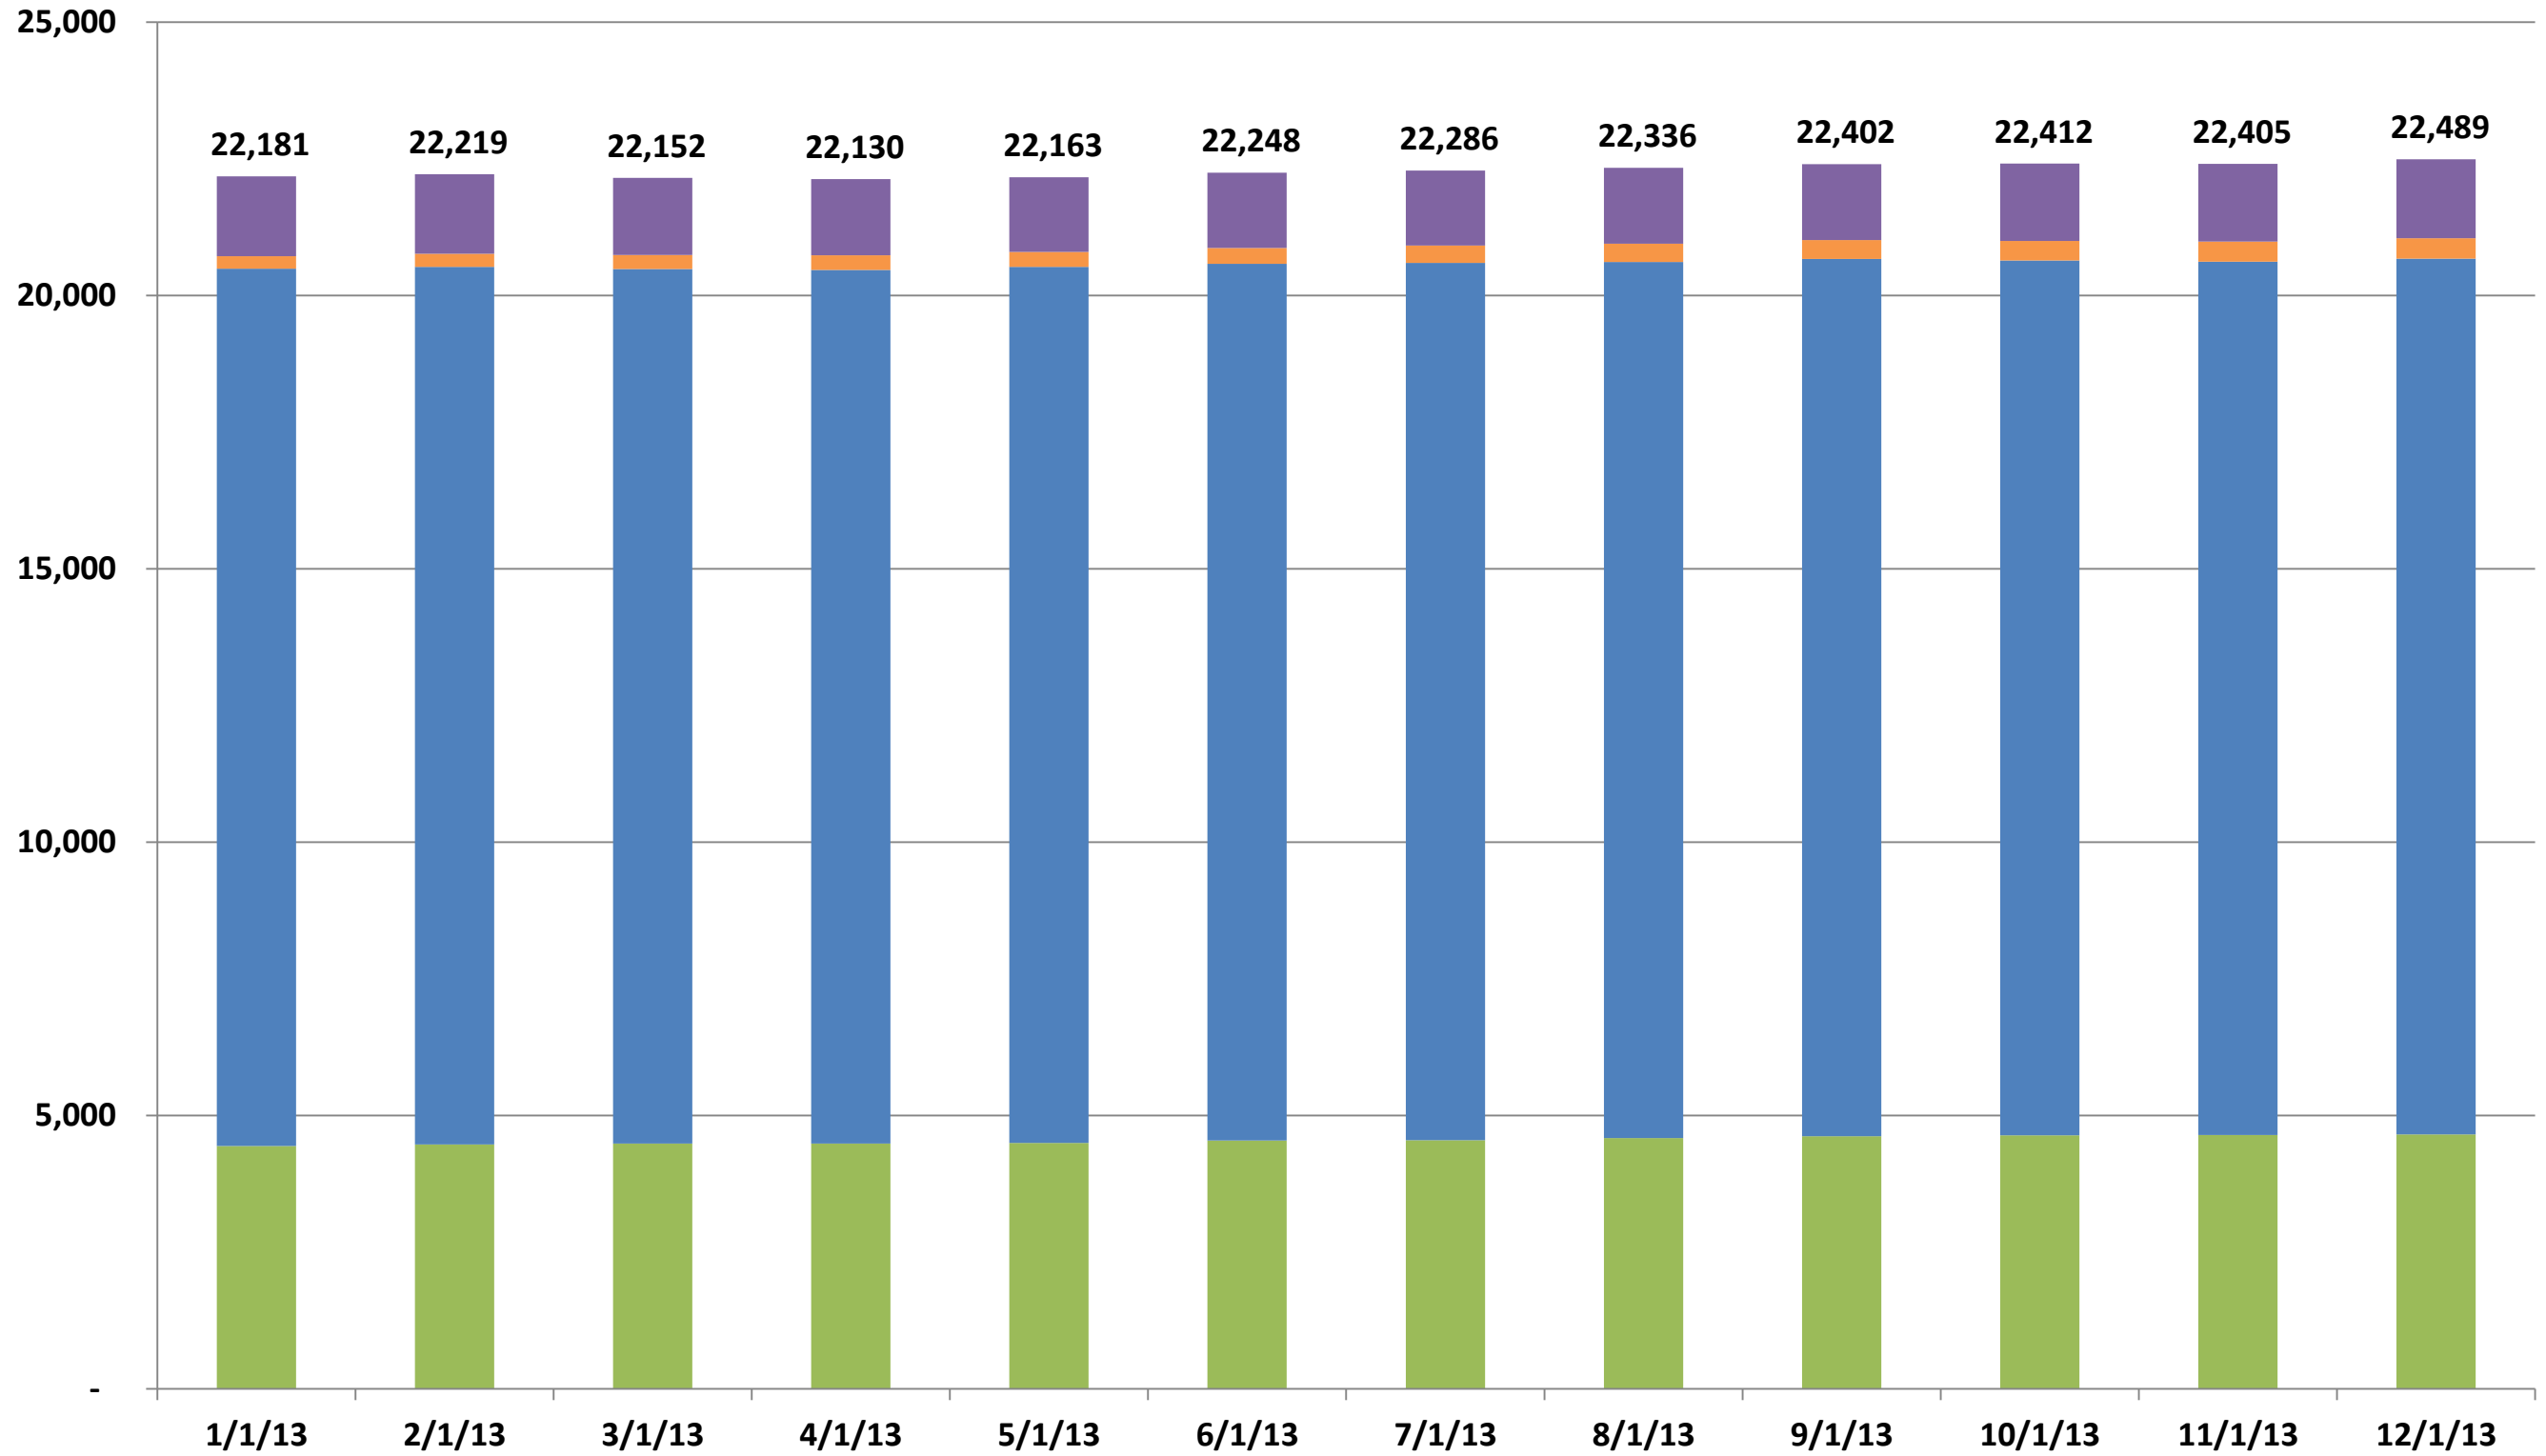

Adults - 2013

	1/1/13	2/1/13	3/1/13	4/1/13	5/1/13	6/1/13	7/1/13	8/1/13	9/1/13	10/1/13	11/1/13	12/1/13
Total Adult Persons	22,181	22,219	22,152	22,130	22,163	22,248	22,286	22,336	22,402	22,412	22,405	22,489
Post-Release Community Supervision	1,465	1,457	1,411	1,396	1,368	1,378	1,374	1,390	1,389	1,415	1,421	1,442
Mandatory Supervision	225	238	256	264	270	293	318	331	344	357	366	375
Adult Felony Probation	16,045	16,052	15,997	15,980	16,026	16,033	16,045	16,026	16,048	16,002	15,972	16,014
Adult Non Felony Probation	4,446	4,472	4,488	4,490	4,499	4,544	4,549	4,589	4,621	4,638	4,646	4,658